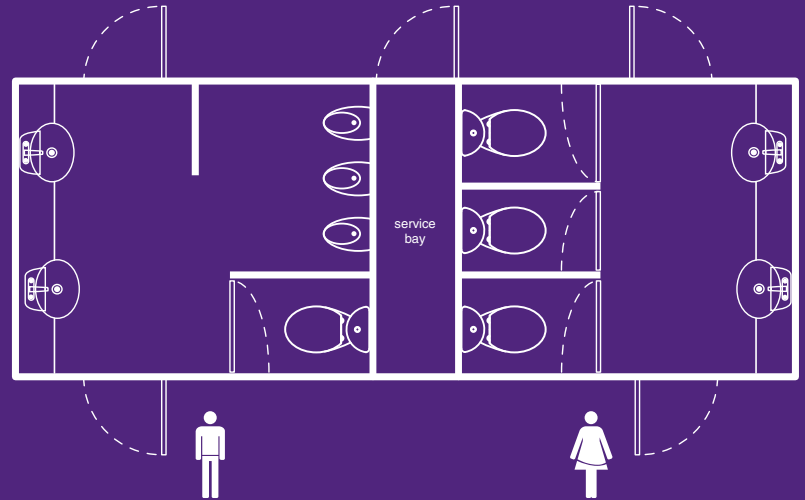

### CONTACT US

For more information or to discuss your requirements call us on: **01728 638999**

*“After the bride’s dress, the luxury unit was the next most talked about subject”*

*Client in Aldeburgh*

The dimensions of the luxury hospitality unit are 22 ft long, 8 ft wide and 10 ft high.  
Ladies 3 WCs and 2 hand basins.  
Gents 1 WC, 3 urinals and 2 hand basins.